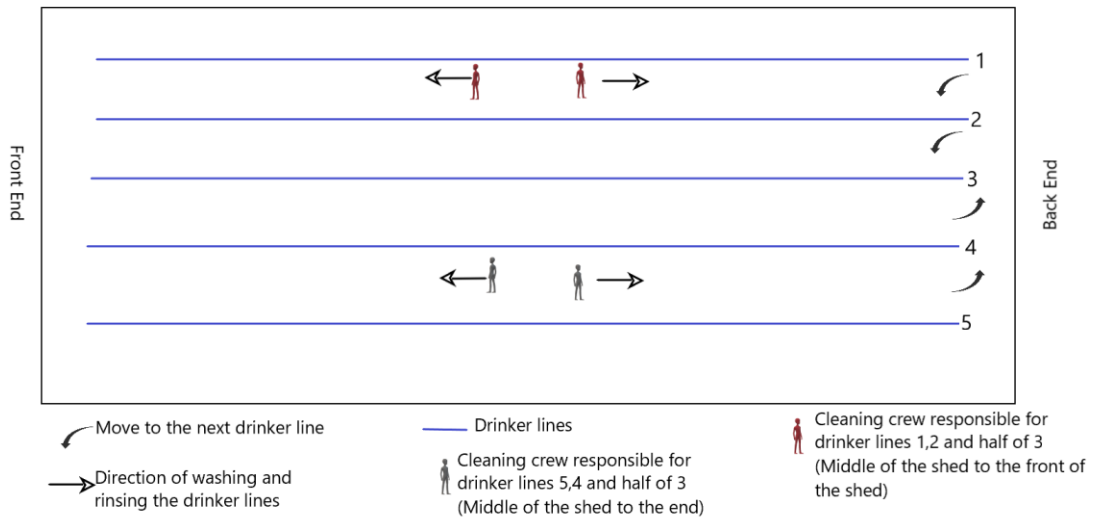

Appendix 7 – Schematic representations of cleaning directions when foaming and rinsing

Figure 10. Schematic representation showing the cleaning direction when foaming and rinsing the ceiling of the shed.

Figure 11. Schematic representation showing the cleaning direction when foaming and rinsing the wall of the shed.

Instruction for washing and rinsing drinker lines

Figure 12. Schematic representation showing the cleaning direction when foaming and rinsing drinker lines in the shed.